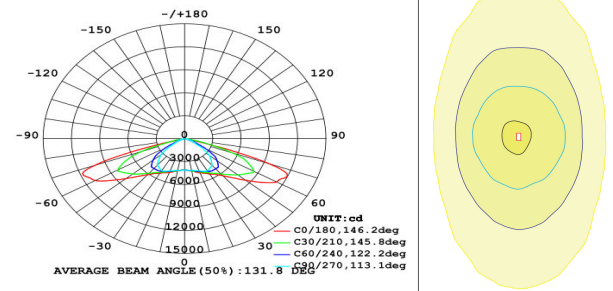

Shoe Box

150W LED Shoe Box Street Light Specification

Parameters

Product Model	YHL-ST9-150
LED Chip Brand	Nichia
Light Efficiency	125lm/W
Luminous Flux	18750lm
Color Temperature	4500 ~ 5500K(2500 ~ 5500K optional)
Beam Angle	110*150° (80*150°可选)
Total Power Consumption	150W±5W
Output Current	3.2A(constant current)
Output Voltage	DC 36 ~ 48V
Net Weight	7.0kg±0.4kg
Light Dimensions	L444mm×W360mm×H103.5mm
Light Package Dimensions	L515mm×W430mm×H177mm

Light Distribution

Physical Dimensions

≥0.95	75 Ra	IP65	≥100000 Hrs	AC 100-277V	47-63Hz
Power Factor	CRI	IP Level	Lifespan	Input Voltage	Power Frequency

Others

Power Efficiency	Working Temperature (Environment)	Heat Sink Surface Temperature
≥93%	-40 ~ +50 °C	62.9 °C (Room Temperature 30 °C)
Fixture Efficiency	Working Humidity (Environment)	Luminaire Base Temperature
≥90%	15% ~ 90%RH	80 °C (Room Temperature 30 °C)
Total Harmonic Distortion	Storing Condition	LED Power Consumption
≤15%	-40 °C ~ +65 °C	140W±5W