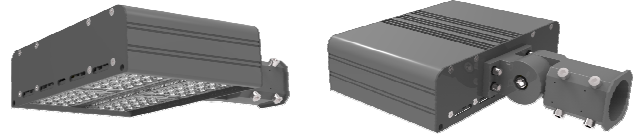

Shoe Box

150W LED Shoe Box Street Light Specification

Parameters

Product Model	YHL-ST9-150
LED Chip Brand	Nichia
Light Efficiency	125lm/W
Luminous Flux	18750lm
Color Temperature	4500 ~ 5500K(2500 ~ 5500K optional)
Beam Angle	110*150° (80*150°可选)
Total Power Consumption	150W±5W
Output Current	3.2A(constant current)
Output Voltage	DC 36 ~ 48V
Net Weight	7.0kg±0.4kg
Light Dimensions	L444mm×W360mm×H103.5mm
Light Package Dimensions	L515mm×W430mm×H177mm

Light Distribution

Physical Dimensions

≥0.95	75 Ra	IP65	≥100000 Hrs	AC 100-277V	47-63Hz
Power Factor	CRI	IP Level	Lifespan	Input Voltage	Power Frequency

Others

Power Efficiency	Working Temperature (Environment)	Heat Sink Surface Temperature
≥93%	-40 ~ +50 °C	62.9 °C (Room Temperature 30 °C)
Fixture Efficiency	Working Humidity (Environment)	Luminaire Base Temperature
≥90%	15% ~ 90%RH	80 °C (Room Temperature 30 °C)
Total Harmonic Distortion	Storing Condition	LED Power Consumption
≤15%	-40 °C ~ +65 °C	140W±5W

Suitable for Highway, Roadway, Streetscape, Walkway, Parking lot, Plant road and Other Lighting Purposes