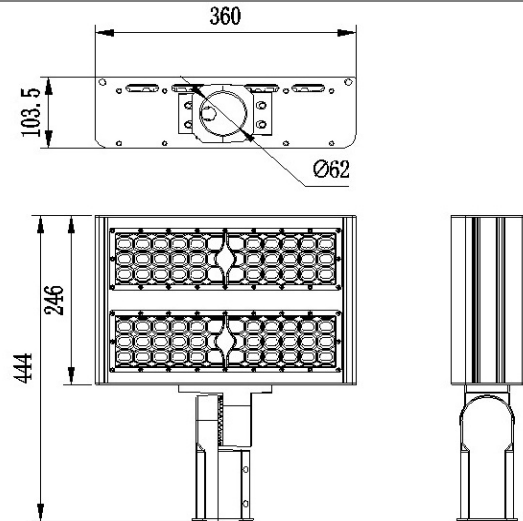

Shoe Box

150W LED Shoe Box Street Light Specification

Parameters

Product Model	YHL-ST9-150
LED Chip Brand	Nichia
Light Efficiency	125lm/W
Luminous Flux	18750lm
Color Temperature	4500 ~ 5500K(2500 ~ 5500K optional)
Beam Angle	110*150° (80*150°可选)
Total Power Consumption	150W±5W
Output Current	3.2A(constant current)
Output Voltage	DC 36 ~ 48V
Net Weight	7.0kg±0.4kg
Light Dimensions	L444mm×W360mm×H103.5mm
Light Package Dimensions	L515mm×W430mm×H177mm

Light Distribution

Physical Dimensions

≥0.95	75 Ra	IP65	≥100000 Hrs	AC 100-277V	47-63Hz
Power Factor	CRI	IP Level	Lifespan	Input Voltage	Power Frequency

Others

Power Efficiency	Working Temperature (Environment)	Heat Sink Surface Temperature
≥93%	-40 ~ +50 °C	62.9 °C (Room Temperature 30 °C)
Fixture Efficiency	Working Humidity (Environment)	Luminaire Base Temperature
≥90%	15% ~ 90%RH	80 °C (Room Temperature 30 °C)
Total Harmonic Distortion	Storing Condition	LED Power Consumption
≤15%	-40 °C ~ +65 °C	140W±5W