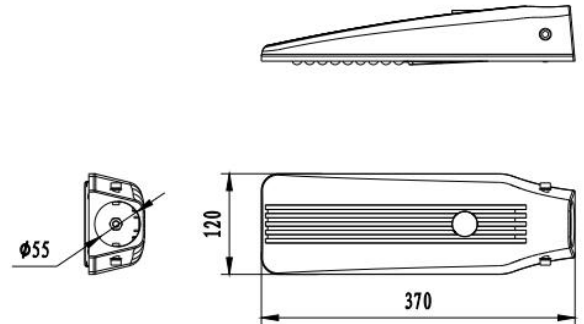

Slim 30W LED Street Light Specification

Parameters

Product Model	YHL-ST7-30
LED Chip Brand	Nichia
Light Efficiency	≥110 lm/W
Luminous Flux	>3300 lm
Color Temperature	4500 ~ 5500K (2500 ~ 5500K optional)
Beam Angle	55°*145°
Total Power Consumption	30W±5W
Output Current	0.6A(Constant Current)
Output Voltage	DC 36~60V
Net Weight	1.75kg±0.1kg
Light Dimensions	L370mm×W120mm×H70mm
Light Package Dimensions	L450mm×W200mm×H150mm

Light Distribution

Physical Dimensions

≥0.90	70 Ra	IP65	≥100000 Hrs	AC 100-277V	47-63Hz
Power Factor	CRI	IP Level	TM-21(L70)	Input Voltage	Power Frequency

Others

Power Efficiency	Working Temperature (Environment)	Heat Sink Surface Temperature
>85%	-20~+50°C	(Room Temperature 23.8°C)
Fixture Efficiency	Working Humidity (Environment)	Luminaire Base Temperature
≥90%	15%~90%RH	(Room Temperature 23.8°C)
Total Harmonic Distortion	Storing Condition	LED Power Consumption
≤15%	-40°C ~ +65°C	26W±5W