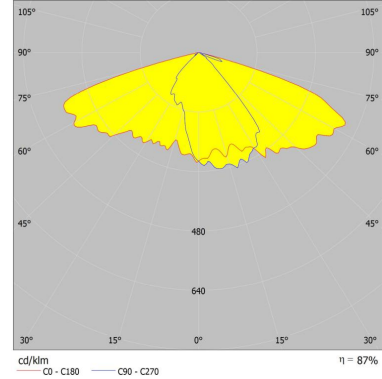

Slim 30W LED Street Light Specification

Parameters

Product Model	YHL-ST7-30
LED Chip Brand	Nichia
Light Efficiency	≥110 lm/W
Luminous Flux	>3300 lm
Color Temperature	4500 ~ 5500K (2500 ~ 5500K optional)
Beam Angle	55°*145°
Total Power Consumption	30W±5W
Output Current	0.6A(Constant Current)
Output Voltage	DC 36~60V
Net Weight	1.75kg±0.1kg
Light Dimensions	L370mm×W120mm×H70mm
Light Package Dimensions	L450mm×W200mm×H150mm

Light Distribution

Physical Dimensions

≥0.90	70 Ra	IP65	≥100000 Hrs	AC 100-277V	47-63Hz
Power Factor	CRI	IP Level	TM-21(L70)	Input Voltage	Power Frequency

Others

Power Efficiency	Working Temperature (Environment)	Heat Sink Surface Temperature
>85%	-20~+50°C	(Room Temperature 23.8°C)
Fixture Efficiency	Working Humidity (Environment)	Luminaire Base Temperature
≥90%	15%~90%RH	(Room Temperature 23.8°C)
Total Harmonic Distortion	Storing Condition	LED Power Consumption
≤15%	-40°C ~ +65°C	26W±5W